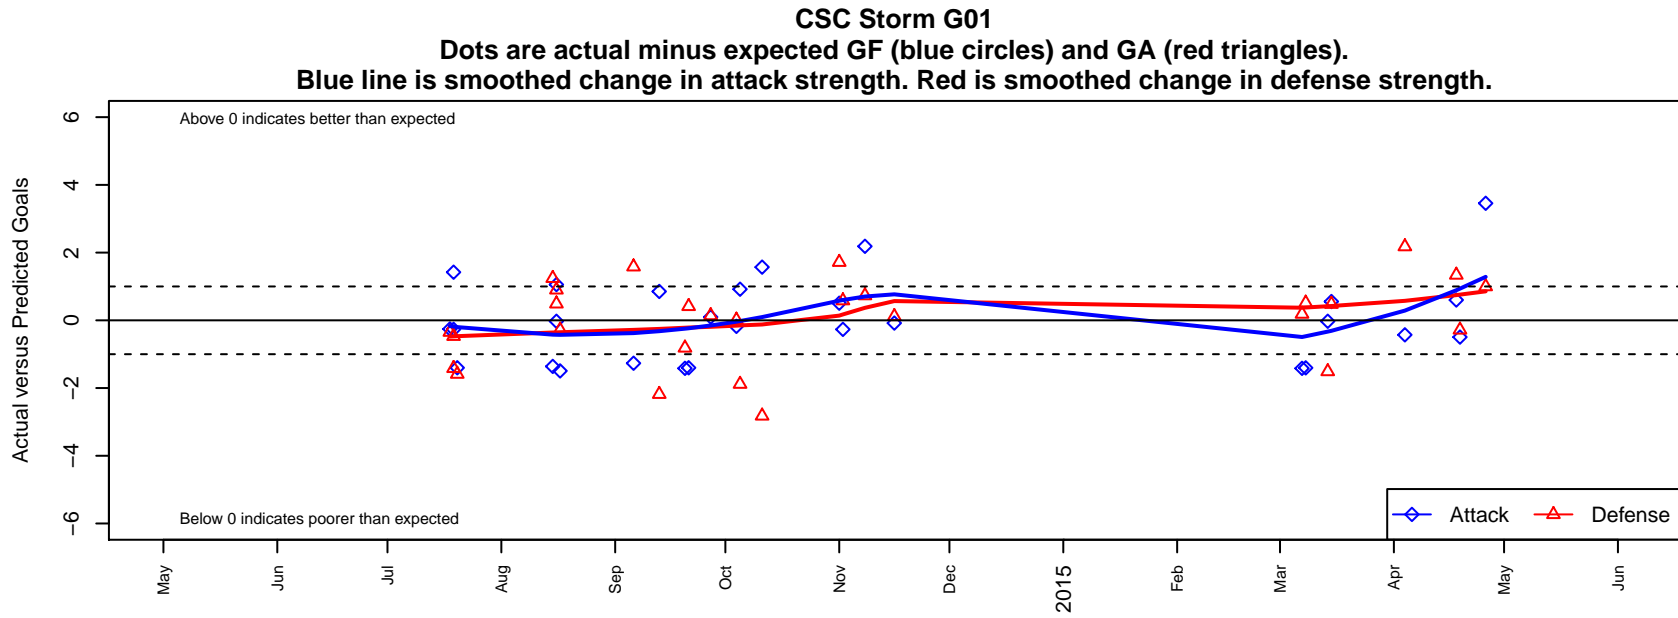

# CSC Storm G01

Corvallis SC  
 Corvallis, OR  
 G01 total strength=919  
 attack=2.14 defense=1.07  
 fall league = PTT-B G01 Championship  
 spr league = Spr OYS G01 Div 1 White

alt names used:

Venues played:  
 2014 Beaverton Cup GU13 Silver  
 2014 Mt Hood Challenge U13  
 2014 PTT-B G01 Championship  
 2014 OYS Presidents Cup G01  
 2014 Spr OYS G01 Division 1 White

**attack and defense variance (black dot)  
relative to other teams  
and top 10 in region**

**attack and defense rating  
relative to others at age  
and all opponents in last 13 months**

**Performance relative to 13 month average**