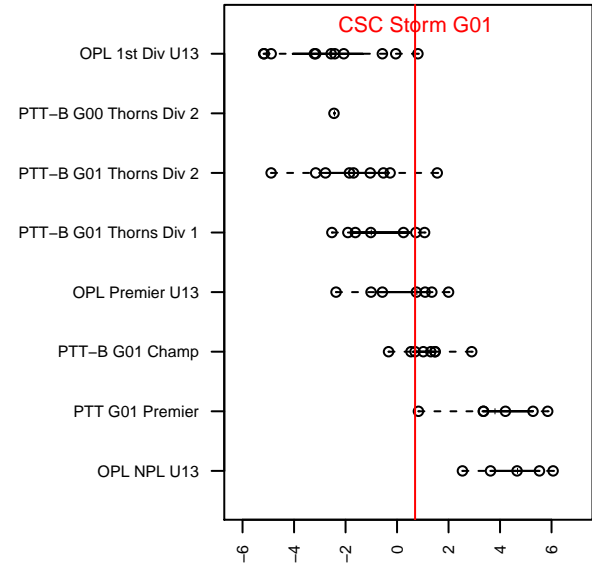

# CSC Storm G01

Corvallis SC  
 Corvallis, OR  
 G01 total strength=919  
 attack=2.14 defense=1.07  
 fall league = PTT-B G01 Championship  
 spr league = Spr OYS G01 Div 1 White

alt names used:

Venues played:  
 2014 Beaverton Cup GU13 Silver  
 2014 Mt Hood Challenge U13  
 2014 PTT-B G01 Championship  
 2014 OYS Presidents Cup G01  
 2014 Spr OYS G01 Division 1 White

**attack and defense variance (black dot)  
relative to other teams  
and top 10 in region**

**attack and defense rating  
relative to others at age  
and all opponents in last 13 months**

**Performance relative to 13 month average**